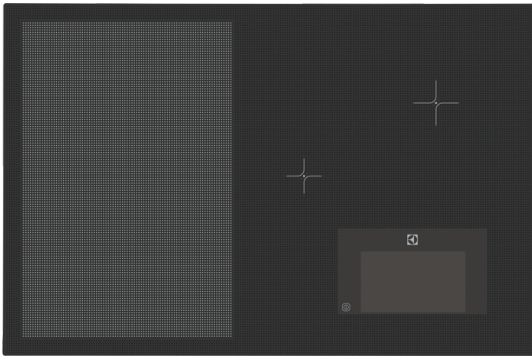

EHXP8H10KK BI Hob

Features :

- Hob type: Induction
- Independent hob with controls
- Frameless hob
- InfiSight™ controls with colour display
- InfinitePro™ triple bridge for moving pans as a professional would
- Touch-control
- Controls position: Front Right
- Induction zones with power booster function
- Pot detection
- Left front zone: Zone Free , 500-3700W/(d)460x(w)300mm
- Right front zone: Induction , 1400/2500W/145mm
- Right rear zone: Induction , 2300/3700W/210mm
- Automatic fast heating up
- Key-lock function
- Child safety lock function
- Automatic safety switch off
- Acoustic signal with switch off option
- CountUp Timer
- EcoTimer™
- Timer function
- Residual heating indicator: TFT display
- Main colour: Dark Grey

Technical Specs :

- Product Installation : Built_In
- Product Typology : Electric_Hob
- Product Classification : Exploration
- Installation : Independant
- Size : 80
- Hob type : Induction Full
- Design family : BlueFire
- Main colour : Dark Grey
- Control Panel material : No
- Frame type : Frameless Square
- Frame material : None
- Knobs colour : None
- Top Control Place : Front Right
- Type of controls : PCIII
- Control function : Acoustic signal, Automatic heating-up, Booster, Child-lock, Connect function, Count up timer, Eco timer, Key-lock function, Minute minder, Pause, Pro Cook, Residual temp. indication, Sound off, Timer
- Other comments categorisation : ref. 949 596 316, Poggenpohl, Region U.K.
- Width mm : 770
- Depth mm : 510
- Built in height mm : 74
- Width cutting : 750
- Depth cutting : 490
- Radius cutting : 5/10 integrated
- Fastening : Glued
- Gas original : None
- Gas replacement 2 : None
- Gas replacement 3 : None
- Gas category : None
- Frequency : 50/60
- Voltage : 220-240
- Cord length external : 0
- Type of plug : None
- Connector type : None
- Ignition : No